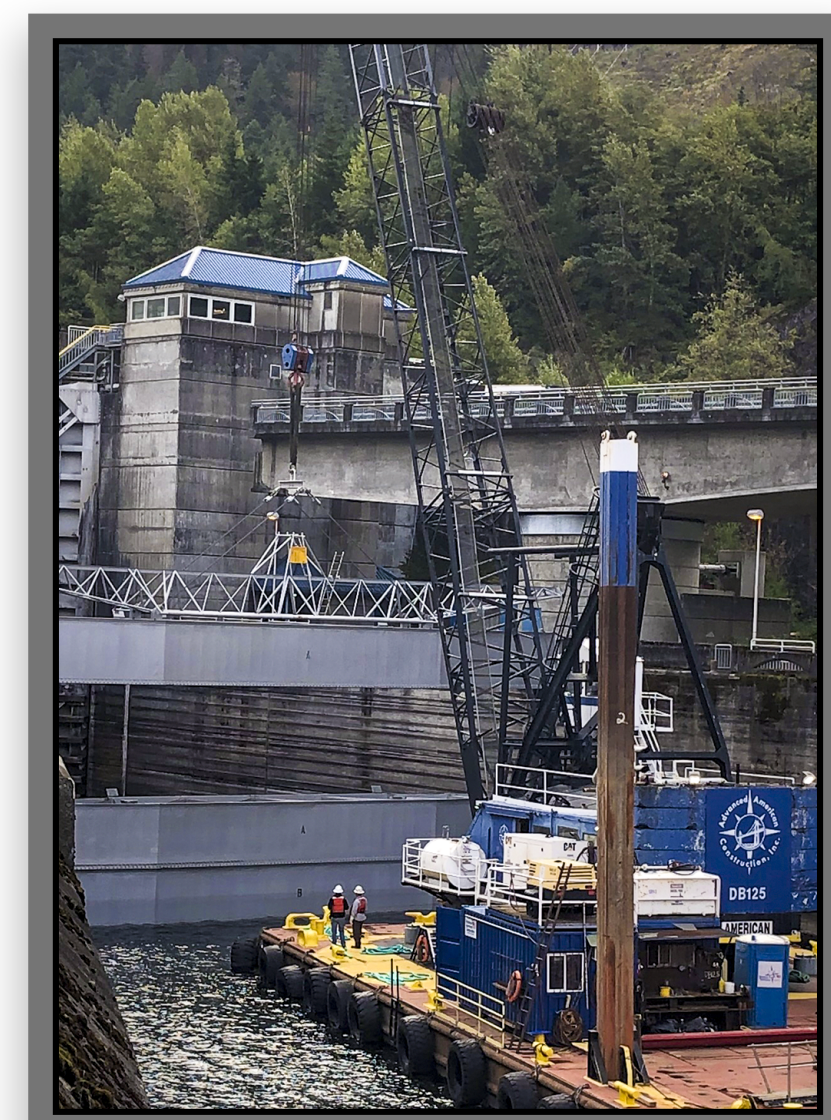

# Bonneville Lock Sill - Emergency Repair

> > Lock Drained - September 7, 2019 > > > > > > > > > September 9, 2019 > > > > > > > > > > > > September 21, 2019 > > > > > > > > > > > > September 23, 2019 > > > > > > > > > > > >

> September 24, 2019 > > > > > > > > > September 25, 2019 > > > > > > > > > > > > September 26, 2019 > > > > > > > > > > > > Return to Service - September 27, 2019 >

US Army Corps of Engineers  
Portland District