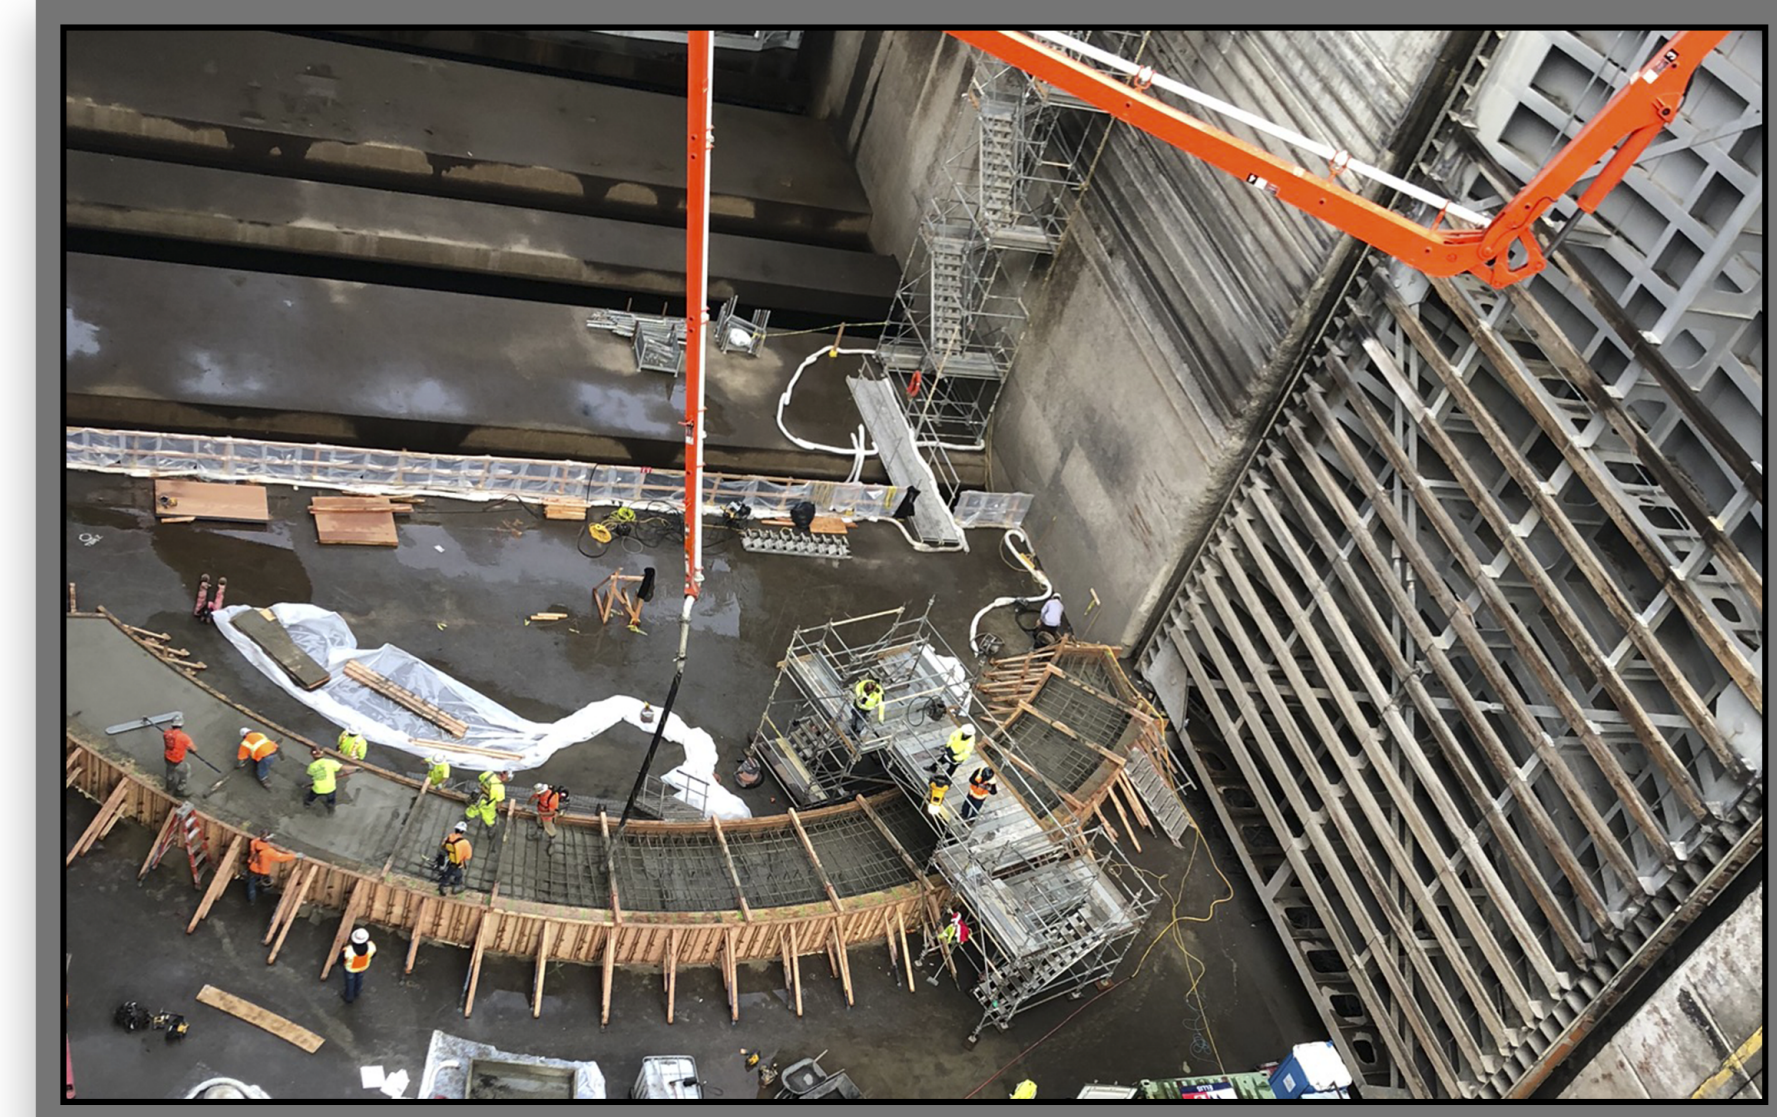

# Bonneville Lock Sill - Emergency Repair

> > Lock Drained - September 7, 2019 > > > > > > > > > September 9, 2019 > > > > > > > > > > > > September 21, 2019 > > > > > > > > > > > > September 23, 2019 > > > > > > > > > > > >

> September 24, 2019 > > > > > > > > > September 25, 2019 > > > > > > > > > > > > September 26, 2019 > > > > > > > > > > > > Return to Service - September 27, 2019 >

US Army Corps of Engineers  
Portland District